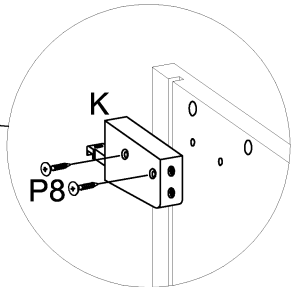

45 G-72 1F VIRION

					Ø4.0x30mm 	Ø3.0x20mm 				Ø3.5x13mm 		Ø4.0x30mm 
8	8	8	1	1	2	8-10	8	2	2	4	2	4

ISM-KUH-00824

45 G-72 1F VIRION