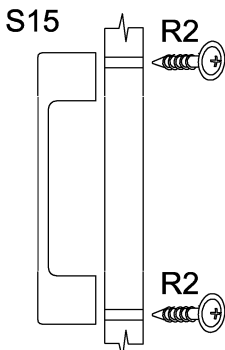

45 G-72 1F VIRION

					Ø4.0x30mm 	Ø3.0x20mm 				Ø3.5x13mm 		Ø4.0x30mm 
8	8	8	1	1	2	8-10	8	2	2	4	2	4

ISM-KUH-00824

45 G-72 1F VIRION