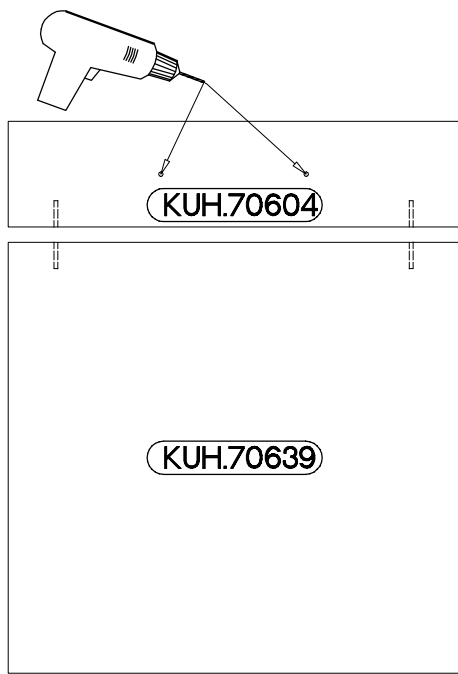

ZM 713x596mm VIRION

 K28	 R2	 S15
2	2	1

ISM-KUH-00968

1

2

3

VARIANT HIGH GLOSS