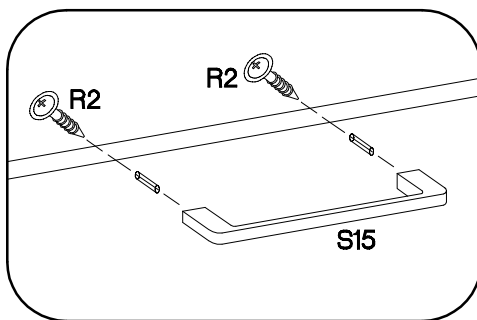

ZM 713x596mm VIRION

 K28	 R2	 S15
2	2	1

ISM-KUH-00968

1

2

3

VARIANT HIGH GLOSS