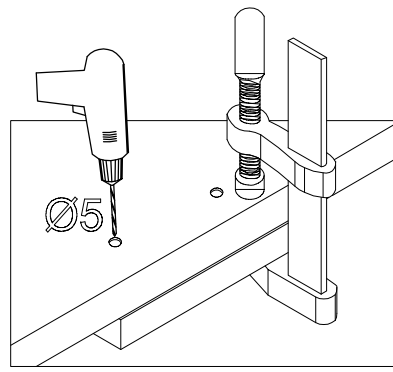

ZM 713x596mm VIRION

 K28	 R2	 S15
2	2	1

ISM-KUH-00968

1

2

3

VARIANT HIGH GLOSS