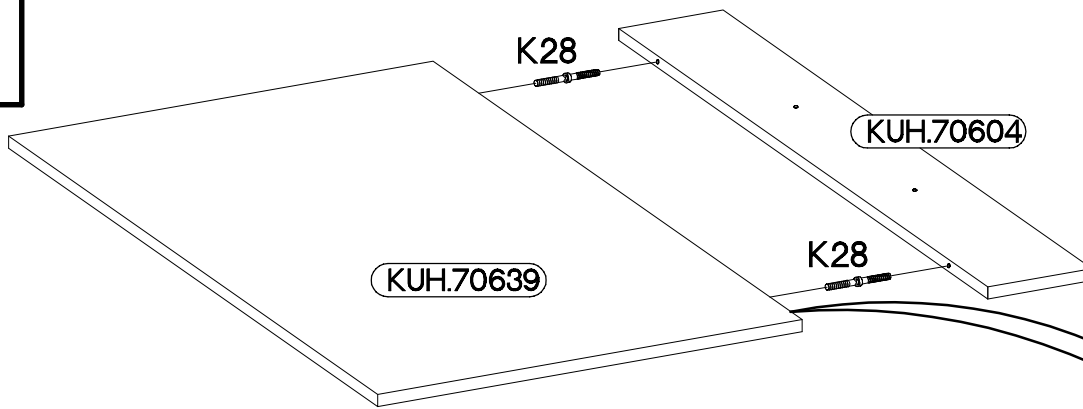

ZM 713x596mm VIRION

 K28	 R2	 S15
2	2	1

ISM-KUH-00968

1

2

3

VARIANT HIGH GLOSS